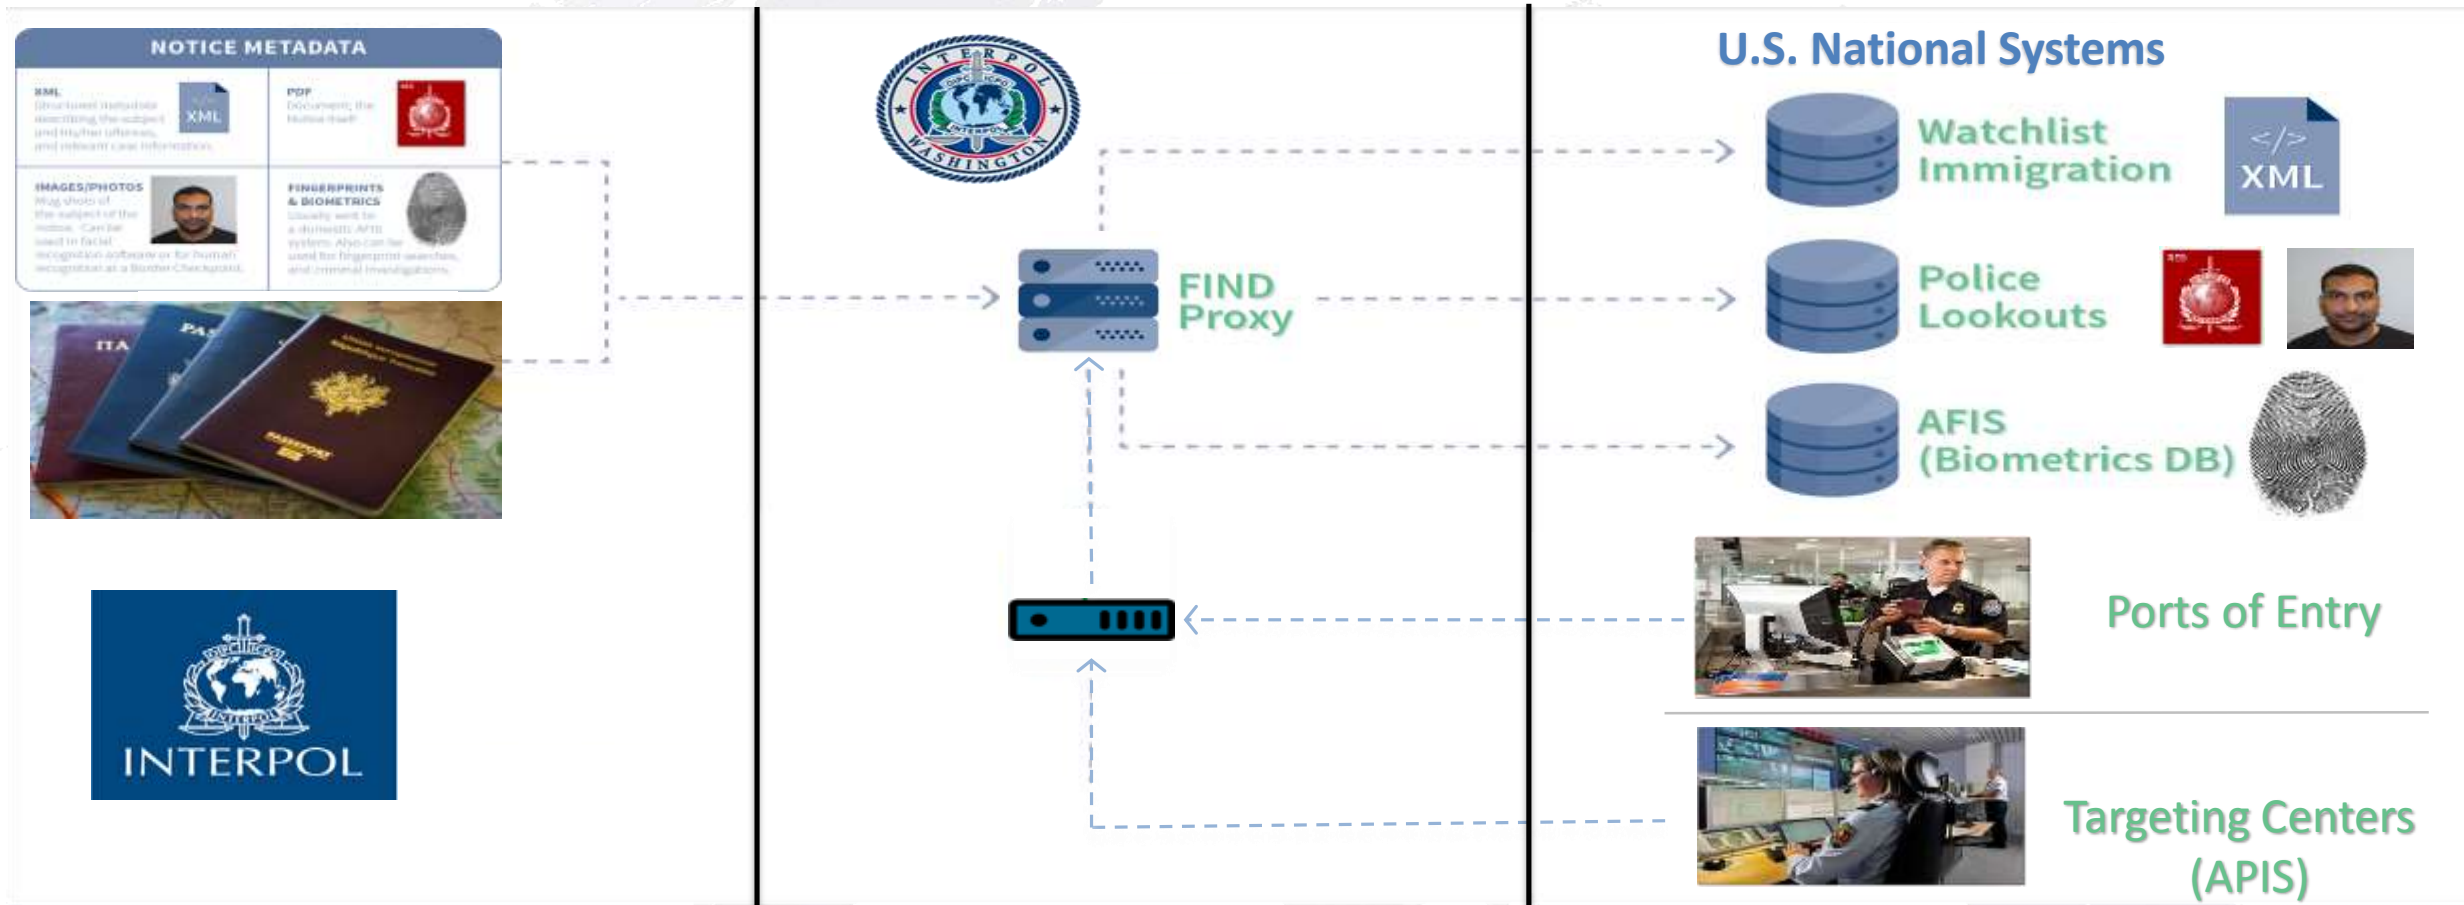

- ✓ First Name
- ✓ Last Name
- ✓ DOB
- ✓ Citizenship
- ✓ Passport #

Batch Query Function (iBatch)

API DATA		
INDICATOR	: C	CONFIRMED
CARRIER CODE	: DL	DELTA AIR LINES INC.
FLY/VIS NUMBER	: 21	
ARRIVAL LOCATION	: ATL	WILLIAM B HARTSFIELD
DEPARTURE LOCATION	: ORY	PARIS, ORY
TRANSMITTED BY	: DELTAMATI	DELTA AIRLINES
INBOUND/OUTBOUND	: INBOUND	

- ✓ First Name
- ✓ Last Name
- ✓ DOB
- ✓ Citizenship
- ✓ Passport #

INTEGRATED ACCESS

Mobile INTERPOL Network Device (MIND)

Passport #'s only

Fixed INTERPOL Network Device (FIND)

U.S. FIND Proxy Connection